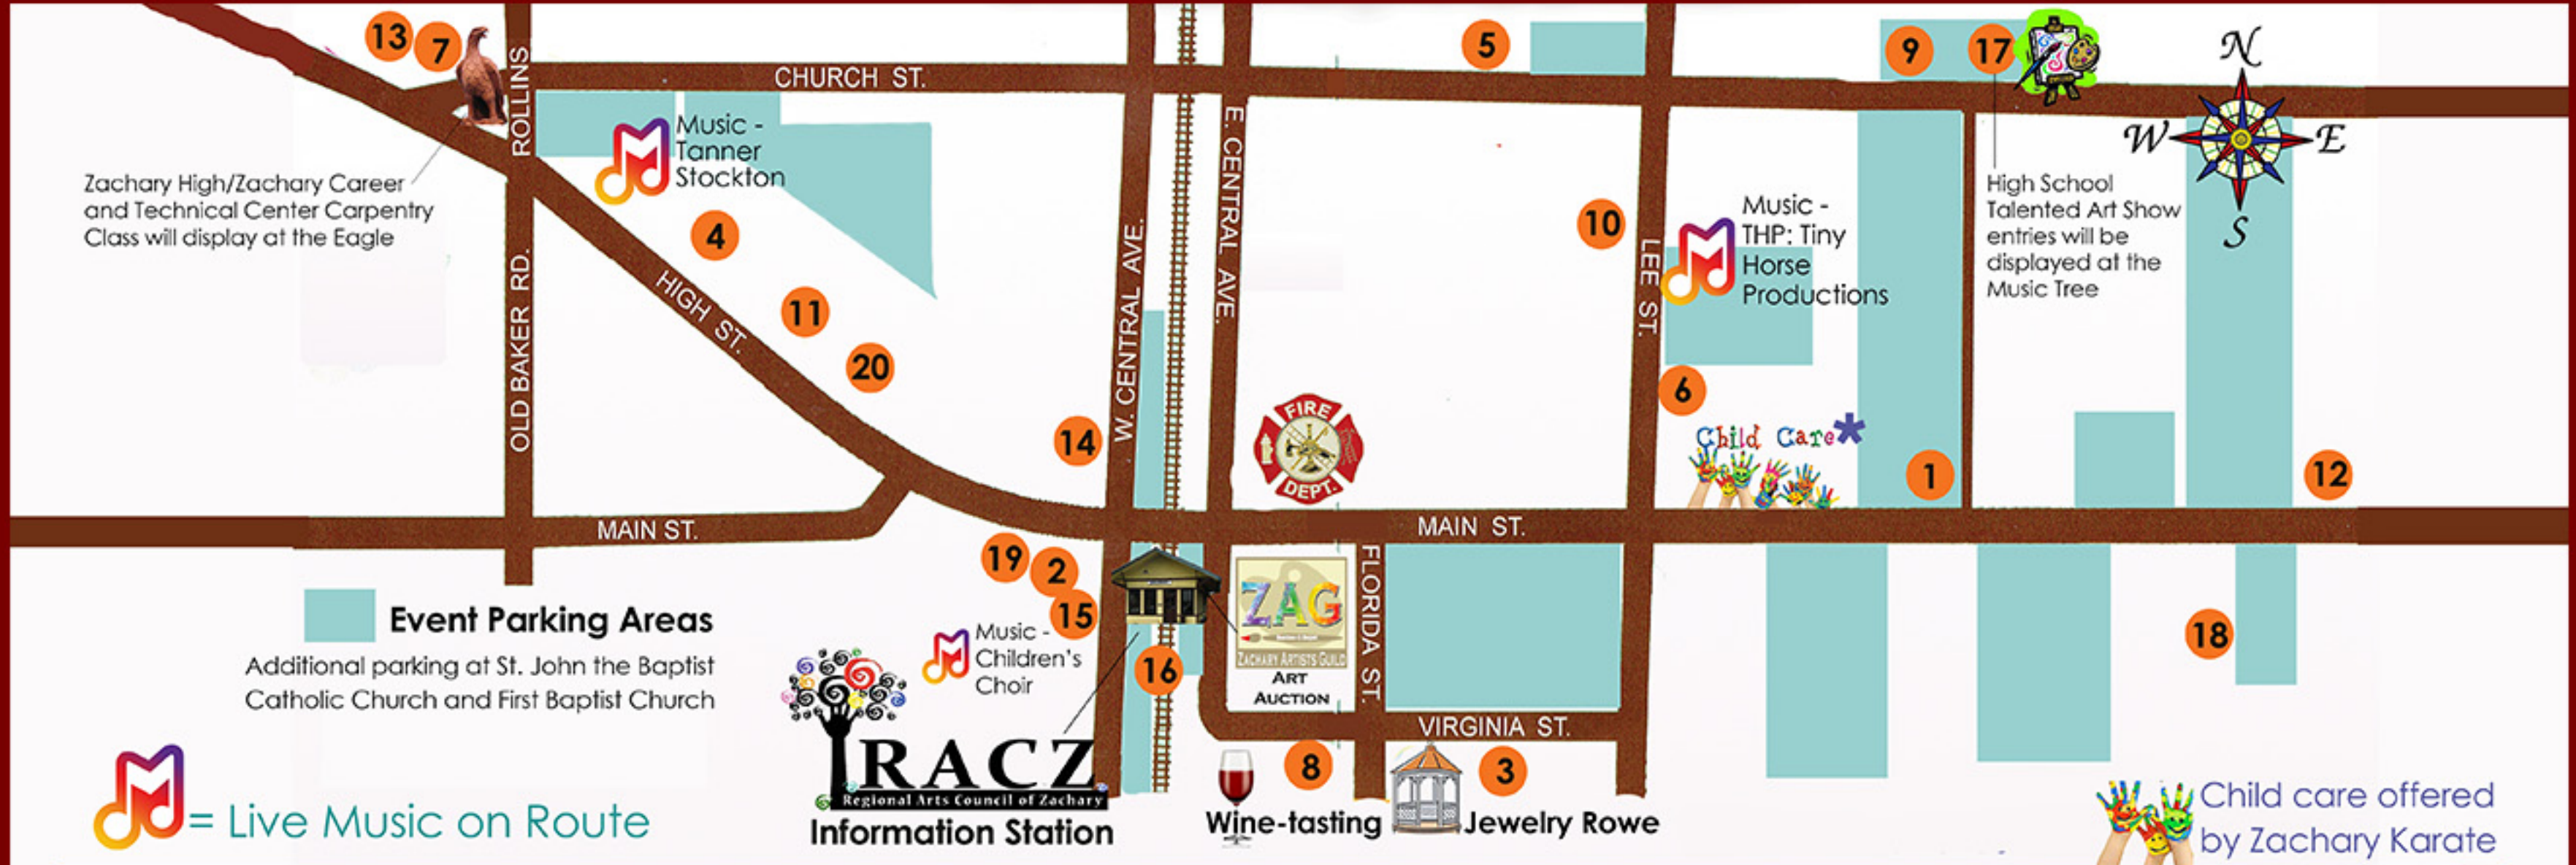

Fall Art Crawl 2015

1. Bank of Zachary
Madison Petty
Della Storms
Brandon Routh
2. Banners and Signs
Russell Dietrich
Marc Girouard
Michele Willis
3. Bauman House
Rebecca Bennett
Pam Kaster

4. Cajun Catch
Grace Thompson
5. Clairmont Community
Jill Mulkey
Patrick Tiek
Denton Hatcher
6. Honey's Love
Courtney Yoes
7. Maison Greige
Emily Hurst

12. Regions Bank
Connie Ashford
Milton Vines
13. Ruby Salon
Charles Coward
Brooke Desrocher
John Kirby
14. Subway
Calyn Knight
15. Tigertown Realty
Merriann Hornsby

16. Train Depot
RACZ and ZAG
17. The Music Tree
H.S. Talented Art Show
Jazz Soul
18. The Gift Gallery Florist
Sharon Furrate
19. Vertu Boutique
Joy Petty
20. Yogurt Bayou
Dixie Rose Taylor

- Jewelry Artisans**
Brittaney Allen
Ana Maria Andricain
Emily Bowers
Katie Jenkins
Rose Landry
Tom Lorio
Babeth Schlegel
Alena Vinet

Wine-tasting at Gazebo (corner of Virginia and Florida) courtesy of LeBlanc's Grocery |

Artists listed in orange

Historic Village Sponsors: RKM Primary Care, McHugh House | Southeast Community Health Systems, Bauman House